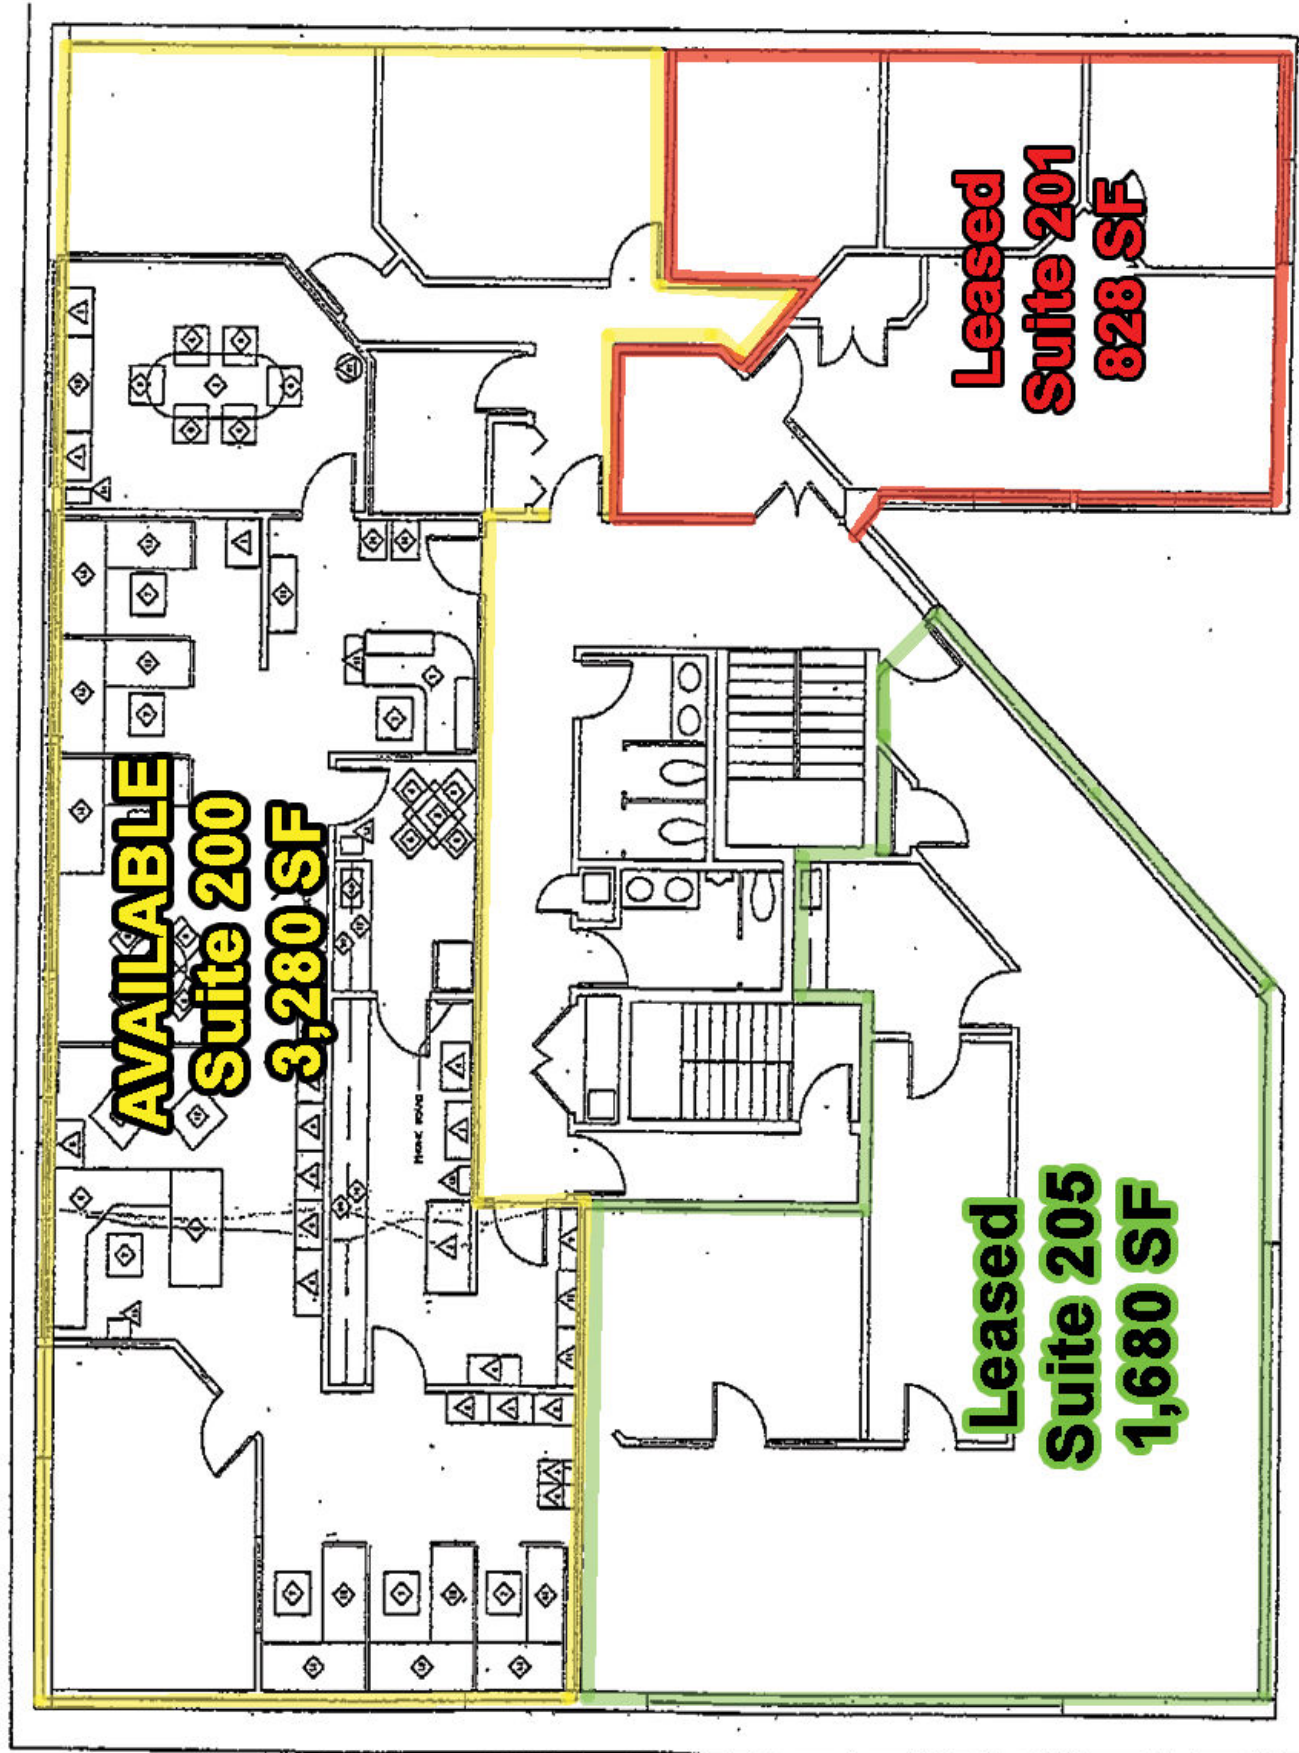

9902 Carver Road
Blue Ash, OH 45242
2nd Floor

AVAILABLE
Suite 200
3,280 SF

Leased
Suite 201
828 SF

Leased
Suite 205
1,680 SF