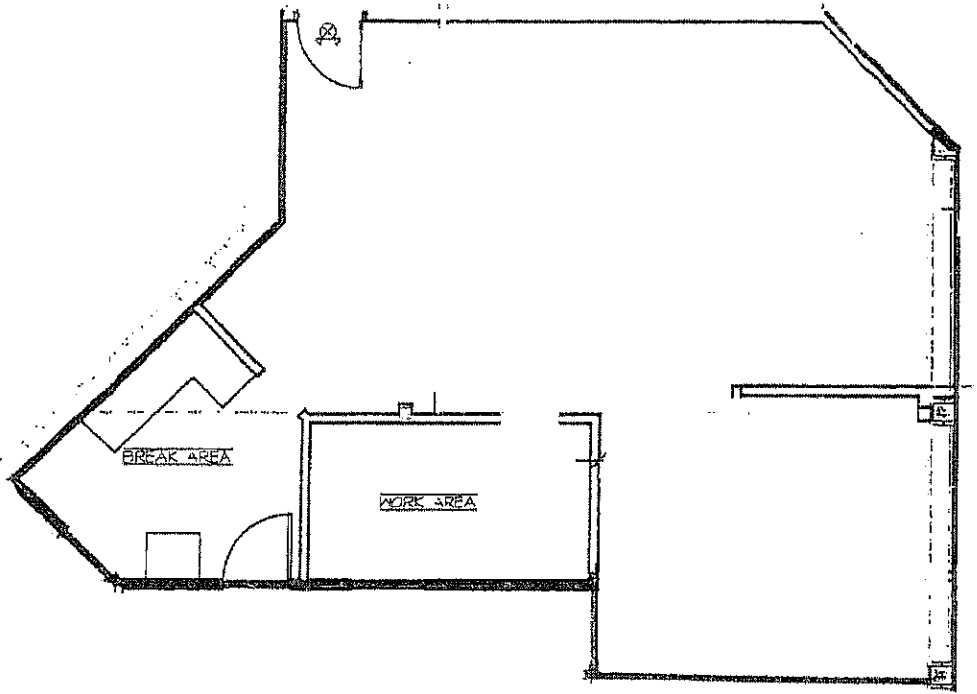

RESTAURANTS AT SUMMIT PARK:

- Brown Dog Cafe
- Nanny Belle's
- Tahona Kitchen + Bar
- Senate

1
A0011

SCALE: 1/16" = 1'-0"

SUITE 200
1,810 SF

INTERTECH DESIGN SERVICES, INC. HAS EXPRESSED, REASONABLE SKILL AND JUDGMENT IN PROVIDING PROFESSIONAL SERVICES. INTERTECH DESIGN SERVICES, INC. IS NOT A GUARANTOR OF THE PROJECT TO WHICH ITS SERVICES ARE DIRECTED, AND ITS RESPONSIBILITY AS A DESIGNER OF WORK OR DESIGN IS LIMITED TO THE DIRECT CONTRACT OF INTERTECH DESIGN SERVICES, INC.