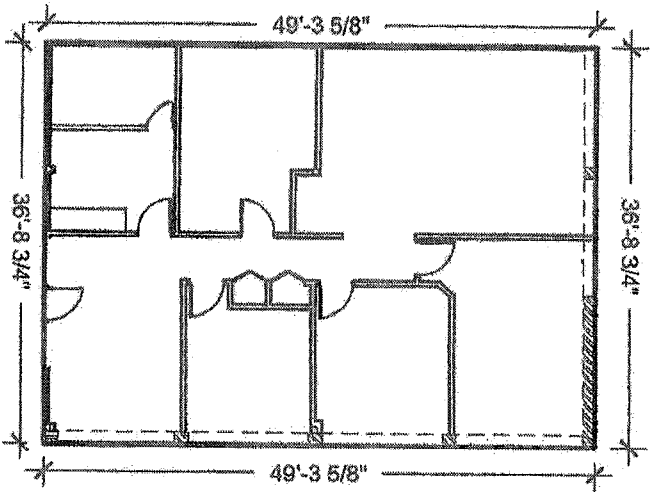

RESTAURANTS AT SUMMIT PARK:

- Brown Dog Cafe
- Nanny Belle's
- Tahona Kitchen + Bar
- Senate

1
A0011

SCALE: 1/16" = 1'-0"

SUITE 200
1,810 SF

INTERTECH DESIGN SERVICES, INC. HAS EXPRESSED, REASONABLE SKILL AND JUDGMENT IN PROVIDING PROFESSIONAL SERVICES. INTERTECH DESIGN SERVICES, INC. IS NOT A GUARANTOR OF THE PROJECT TO WHICH ITS SERVICES ARE DIRECTED, AND ITS RESPONSIBILITY AS A DESIGNER OF WORK OR DESIGN IS LIMITED TO THE DIRECT CONTRACT OF INTERTECH DESIGN SERVICES, INC.