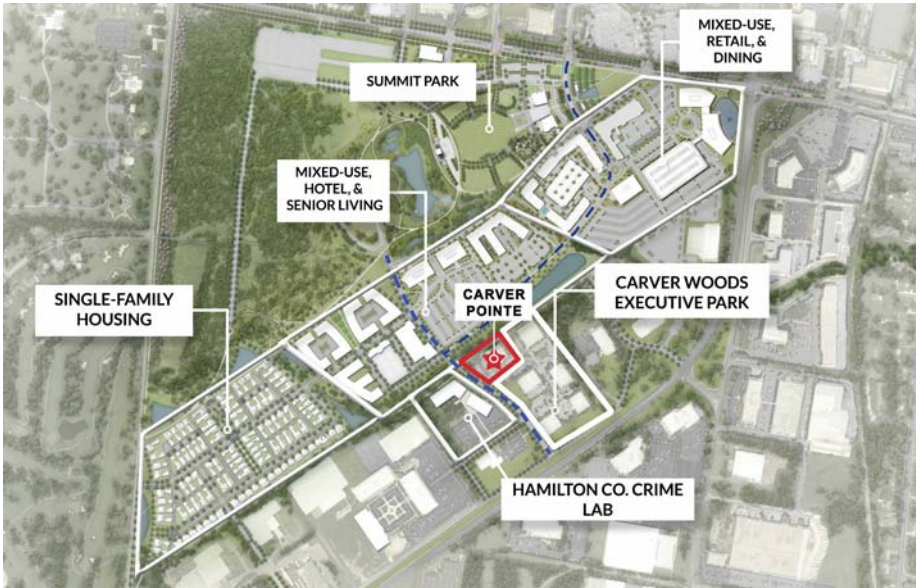

Carver Pointe adjoins Summit Park!

Summit Park is a 130-acre world-class park in the heart of Blue Ash where visitors enjoy great restaurants, recreation activities for the whole family and shopping in one of the region's most beautiful settings. Comprised of five distinct areas to work, eat, shop, live and play" The District, Carver Woods, Parkside, Daventry and Summit Park.

PARK FEATURES INCLUDE:

- Great Lawn
- Event Space
- Large Performance Stage
- Pergolas
- Dog Park
- Walking Trails
- Glass Canopy
- Observation Tower
- Cincinnati's most creative children's playground
- Children's Nature Playscape
- Seasonal Skating Rink
- Sledding Hill

RESTAURANTS AT SUMMIT PARK:

- Brown Dog Cafe
- Nanny Belle's
- Tahona Kitchen + Bar
- Senate

1
A0011

SCALE: 1/16" = 1'-0"

SUITE 200
1,810 SF

INTERTECH DESIGN SERVICES, INC. HAS EXPRESSED, REASONABLE SKILL AND JUDGMENT IN PROVIDING PROFESSIONAL SERVICES. INTERTECH DESIGN SERVICES, INC. IS NOT A GUARANTOR OF THE PROJECT TO WHICH ITS SERVICES ARE DIRECTED, AND ITS RESPONSIBILITY AS A DESIGNER OF WORK OR DESIGN IS LIMITED TO THE DIRECT CONTRACT OF INTERTECH DESIGN SERVICES, INC.